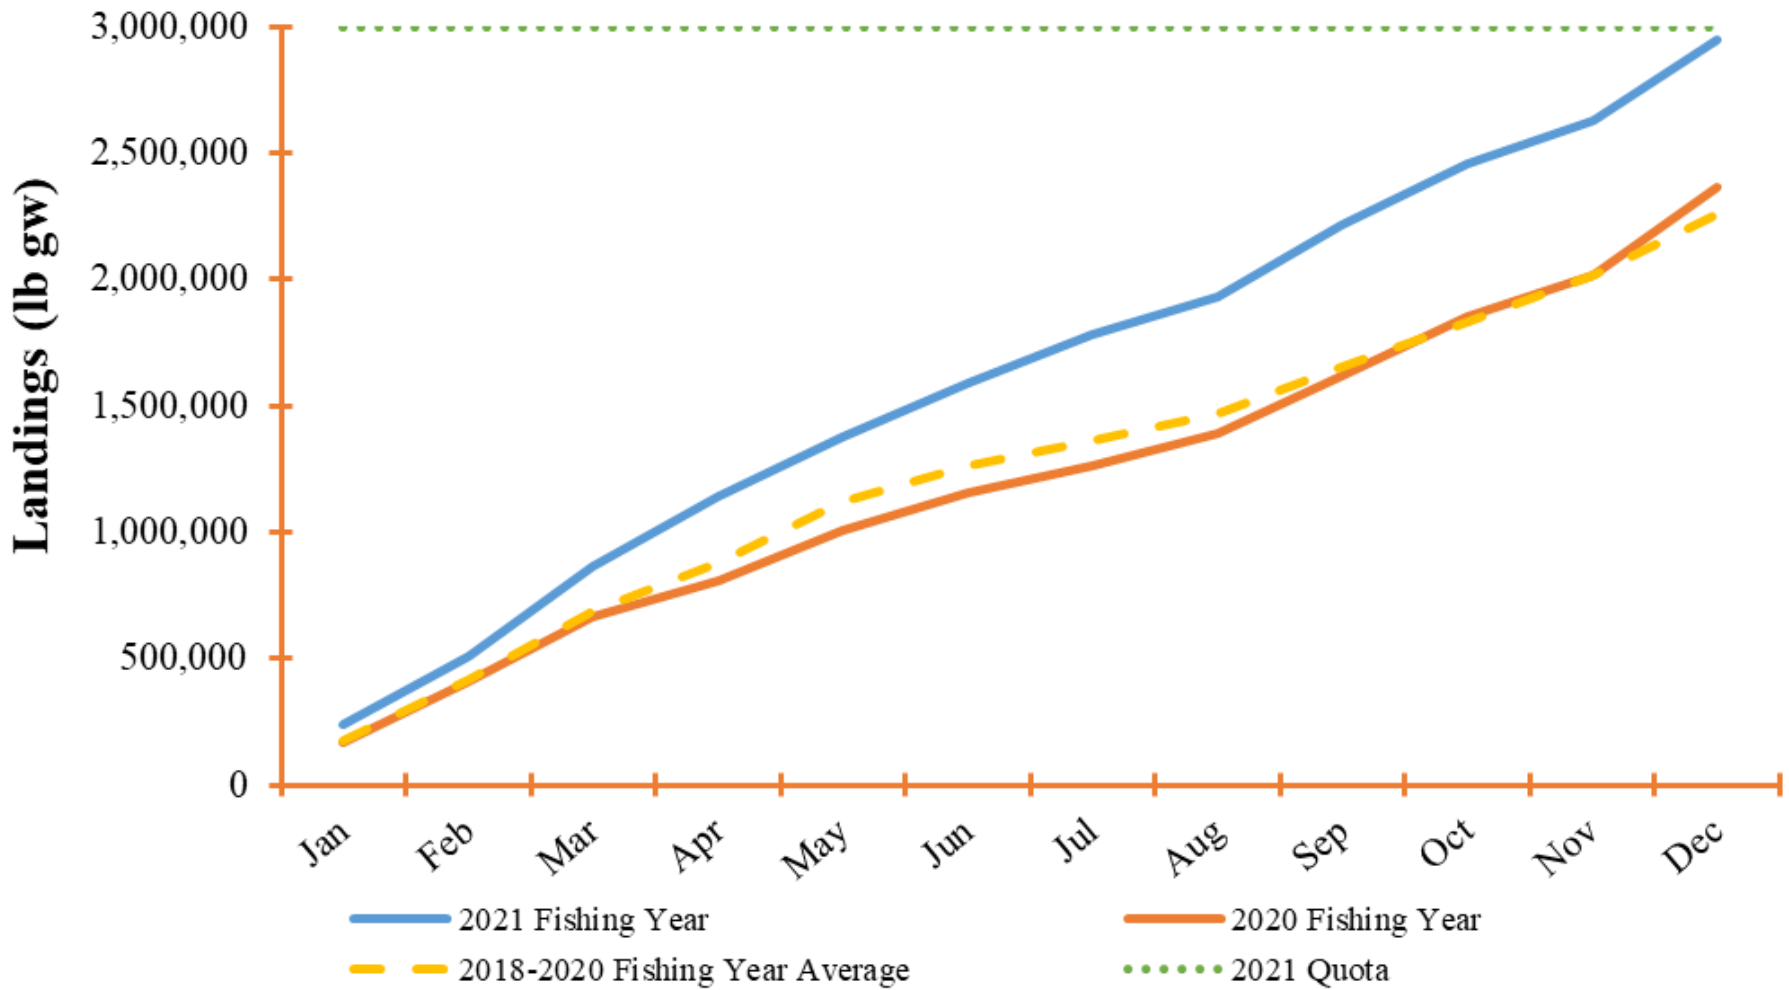

2021 vs 2020 IFQ Landings

2021 Preliminary IFQ Landings

Species Complex	Date Landings Available Through	Current Landings (lb)	Quota (lb)	Quota (%)	Current Status
Gag	12/31/2021	562,849	939,000	59.9	Were open all year
Red Grouper		2,950,548	3,000,000	98.3	
Red Snapper		6,894,004	6,937,838	99.3	

2020 Final IFQ Landings

Species Complex	Date Landings Available Through	Current Landings (lb)	Quota (lb)	Quota (%)	Current Status
Gag	12/31/2020	475,714	939,000	50.7	Were open all year
Red Grouper		2,368,322	3,000,000	78.9	
Red Snapper		6,869,968	6,937,838	99.0	

Red Snapper IFQ Landings

Note: 2019 to present red snapper IFQ quota is 6,937,838 lbs gw. Fishing year is January 1 through December 31.

Red Grouper IFQ Landings

Note: 2019 to present red grouper IFQ quota is 3,000,000 lbs gw.
Fishing year is January 1 through December 31.

Gag Grouper IFQ Landings

Note: 2015 to present gag grouper IFQ quota is 939,000 lbs gw.
Fishing year is January 1 through December 31.