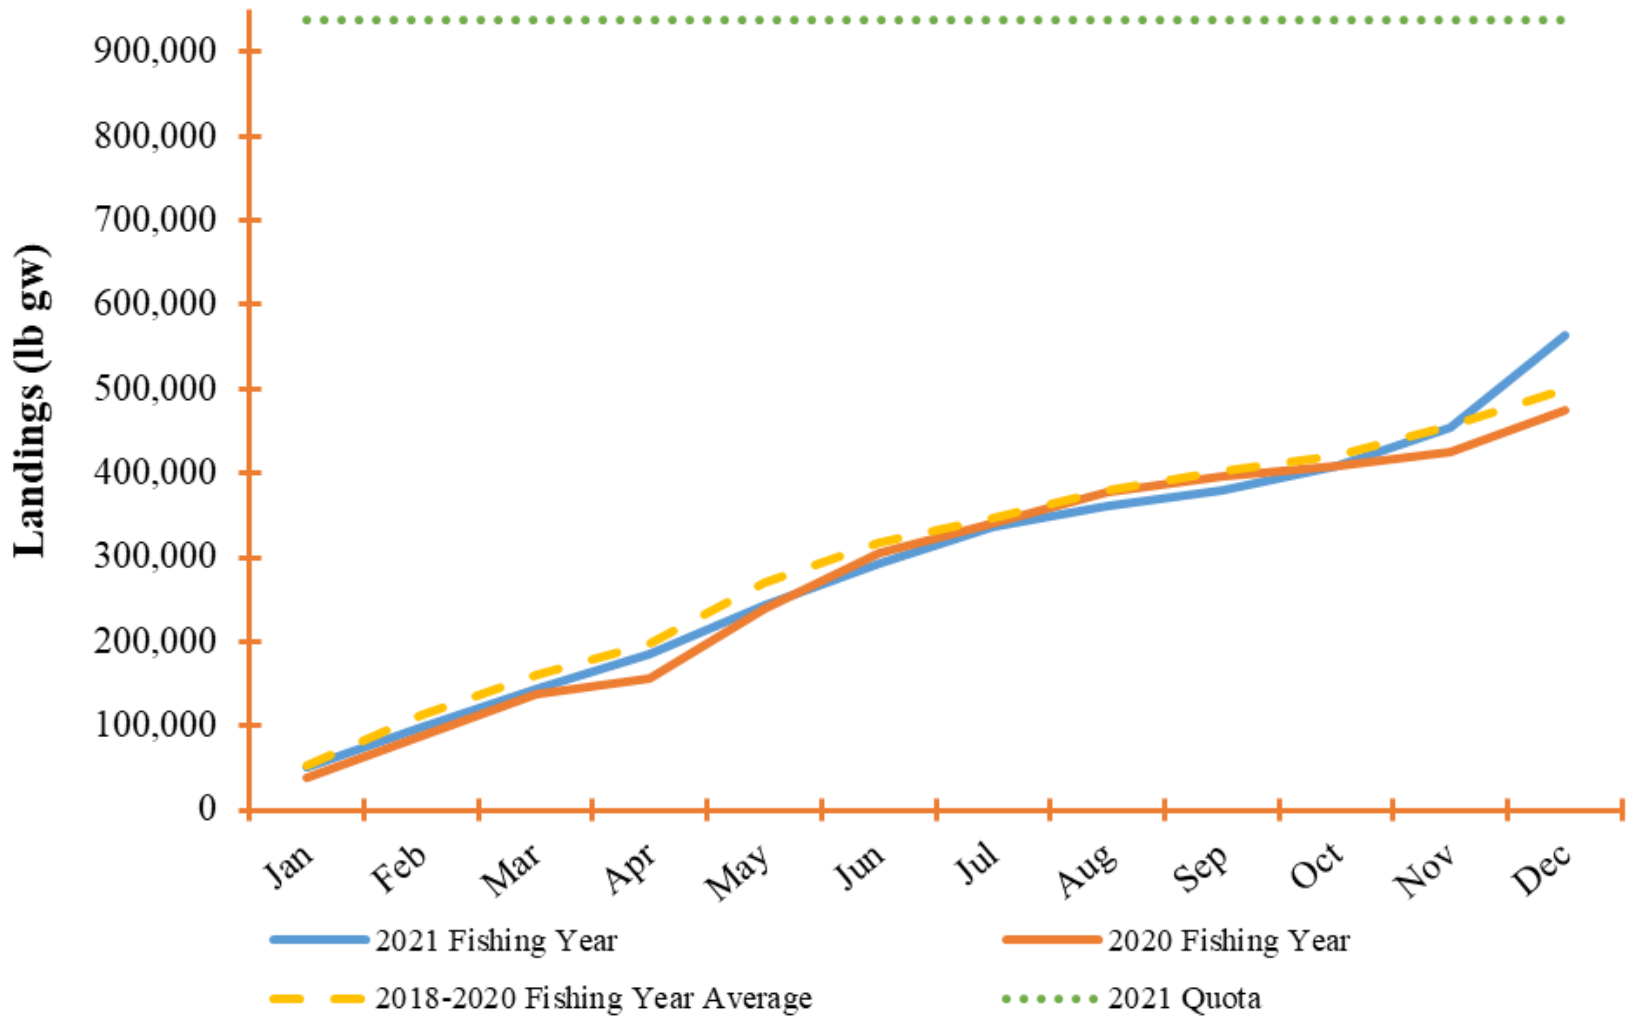

2021 vs 2020 IFQ Landings

2021 Preliminary IFQ Landings

Species Complex	Date Landings Available Through	Current Landings (lb)	Quota (lb)	Quota (%)	Current Status
Gag	12/31/2021	562,849	939,000	59.9	Were open all year
Red Grouper		2,950,548	3,000,000	98.3	
Red Snapper		6,894,004	6,937,838	99.3	

2020 Final IFQ Landings

Species Complex	Date Landings Available Through	Current Landings (lb)	Quota (lb)	Quota (%)	Current Status
Gag	12/31/2020	475,714	939,000	50.7	Were open all year
Red Grouper		2,368,322	3,000,000	78.9	
Red Snapper		6,869,968	6,937,838	99.0	

Red Snapper IFQ Landings

Note: 2019 to present red snapper IFQ quota is 6,937,838 lbs gw. Fishing year is January 1 through December 31.

Red Grouper IFQ Landings

Note: 2019 to present red grouper IFQ quota is 3,000,000 lbs gw.
Fishing year is January 1 through December 31.

Gag Grouper IFQ Landings

Note: 2015 to present gag grouper IFQ quota is 939,000 lbs gw.
Fishing year is January 1 through December 31.