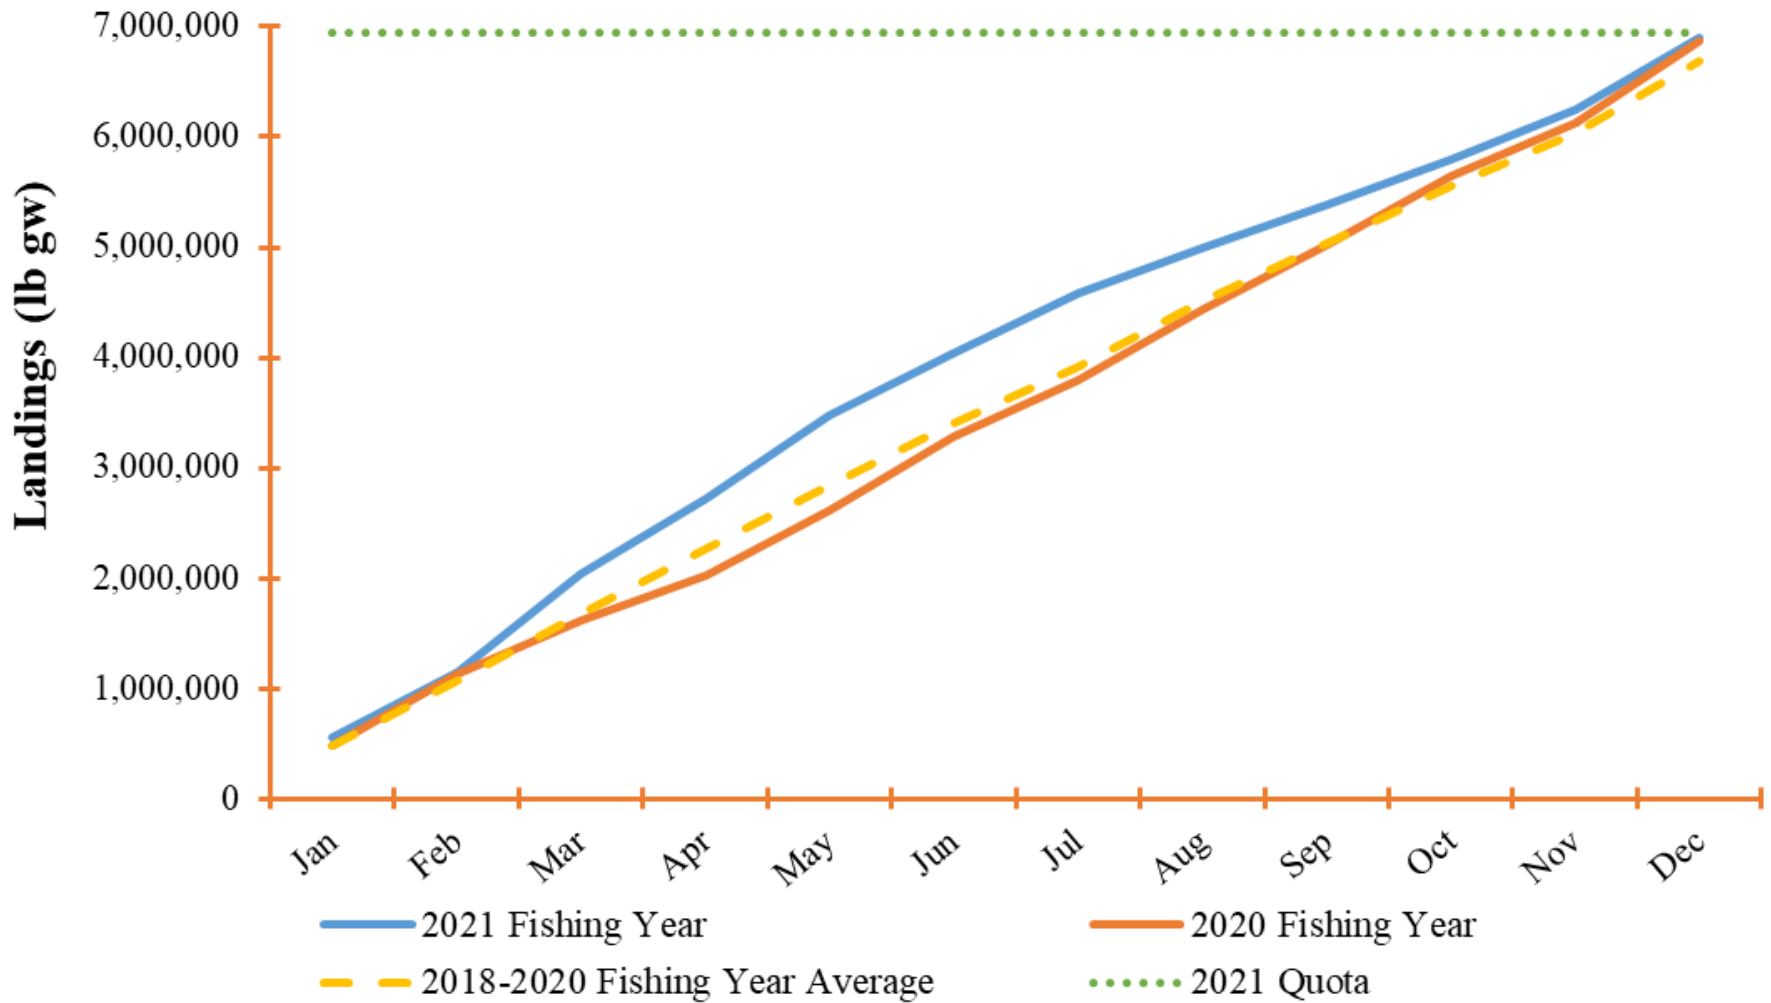

2021 vs 2020 IFQ Landings

2021 Preliminary IFQ Landings

Species Complex	Date Landings Available Through	Current Landings (lb)	Quota (lb)	Quota (%)	Current Status
Gag	12/31/2021	562,849	939,000	59.9	Were open all year
Red Grouper		2,950,548	3,000,000	98.3	
Red Snapper		6,894,004	6,937,838	99.3	

2020 Final IFQ Landings

Species Complex	Date Landings Available Through	Current Landings (lb)	Quota (lb)	Quota (%)	Current Status
Gag	12/31/2020	475,714	939,000	50.7	Were open all year
Red Grouper		2,368,322	3,000,000	78.9	
Red Snapper		6,869,968	6,937,838	99.0	

Red Snapper IFQ Landings

Note: 2019 to present red snapper IFQ quota is 6,937,838 lbs gw. Fishing year is January 1 through December 31.

Red Grouper IFQ Landings

Note: 2019 to present red grouper IFQ quota is 3,000,000 lbs gw.
Fishing year is January 1 through December 31.

Gag Grouper IFQ Landings

Note: 2015 to present gag grouper IFQ quota is 939,000 lbs gw.
Fishing year is January 1 through December 31.