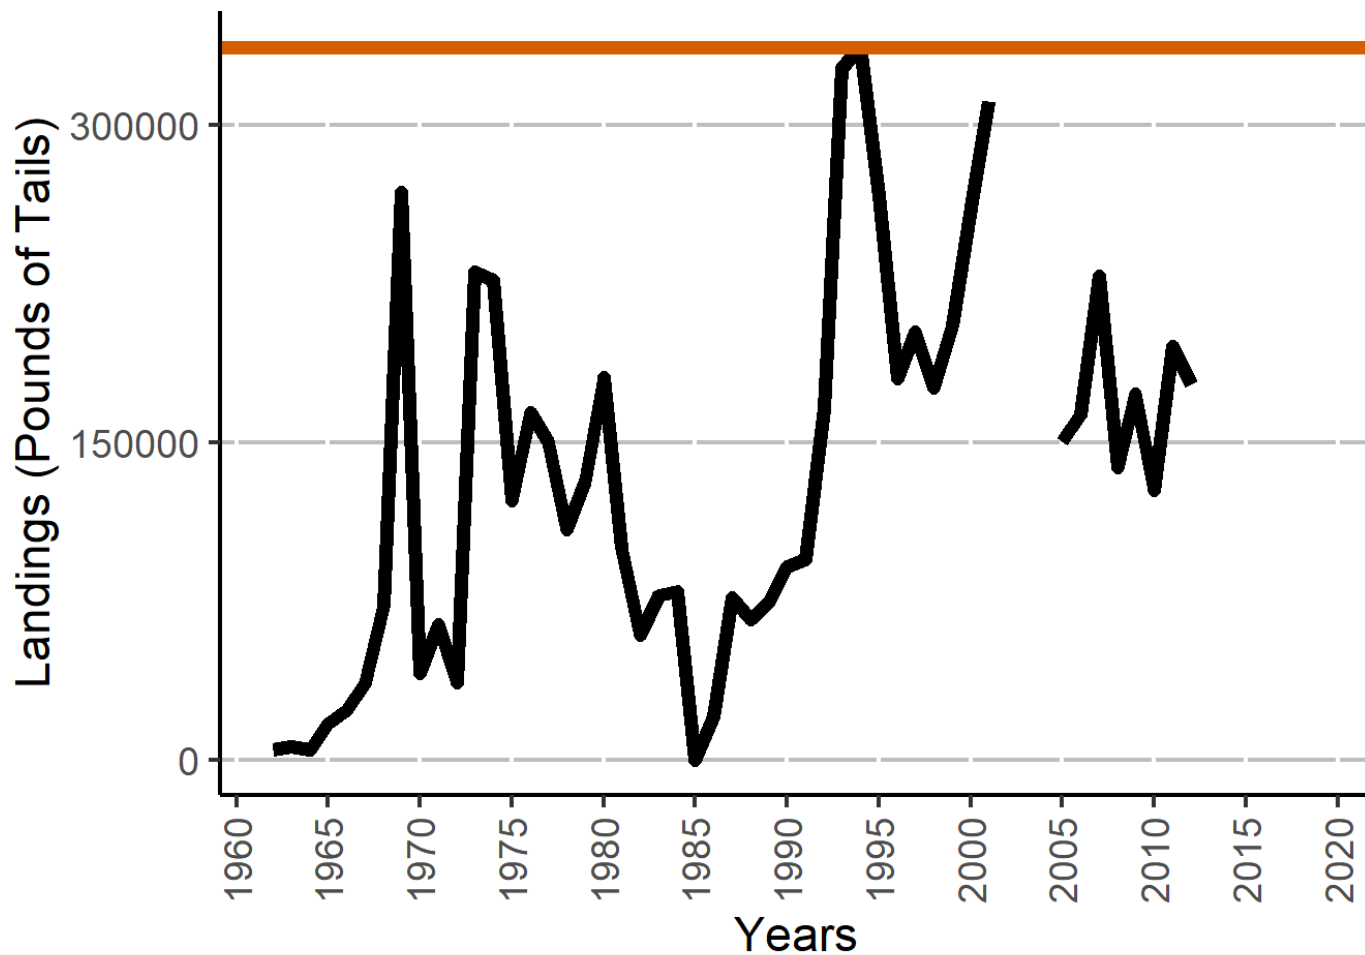

**NOAA**  
**FISHERIES**

# 2019 Gulf of Mexico Royal Red Index

Michelle Masi, Ph.D.  
National Marine Fisheries Service  
Galveston Laboratory  
March 2021

# Royal Red Shrimp Landings (1962-2019): Confidential Data Excluded

— Royal Red Landings — ACL = 337,000 lbs

# Royal Red Shrimp Landings (1962-2019): Confidential Data as Mean

■ Royal Red Landings ■ Mean Landings (2013-2019) ■ Mean Landings (2002-2004) ■ ACL = 337,000 lbs