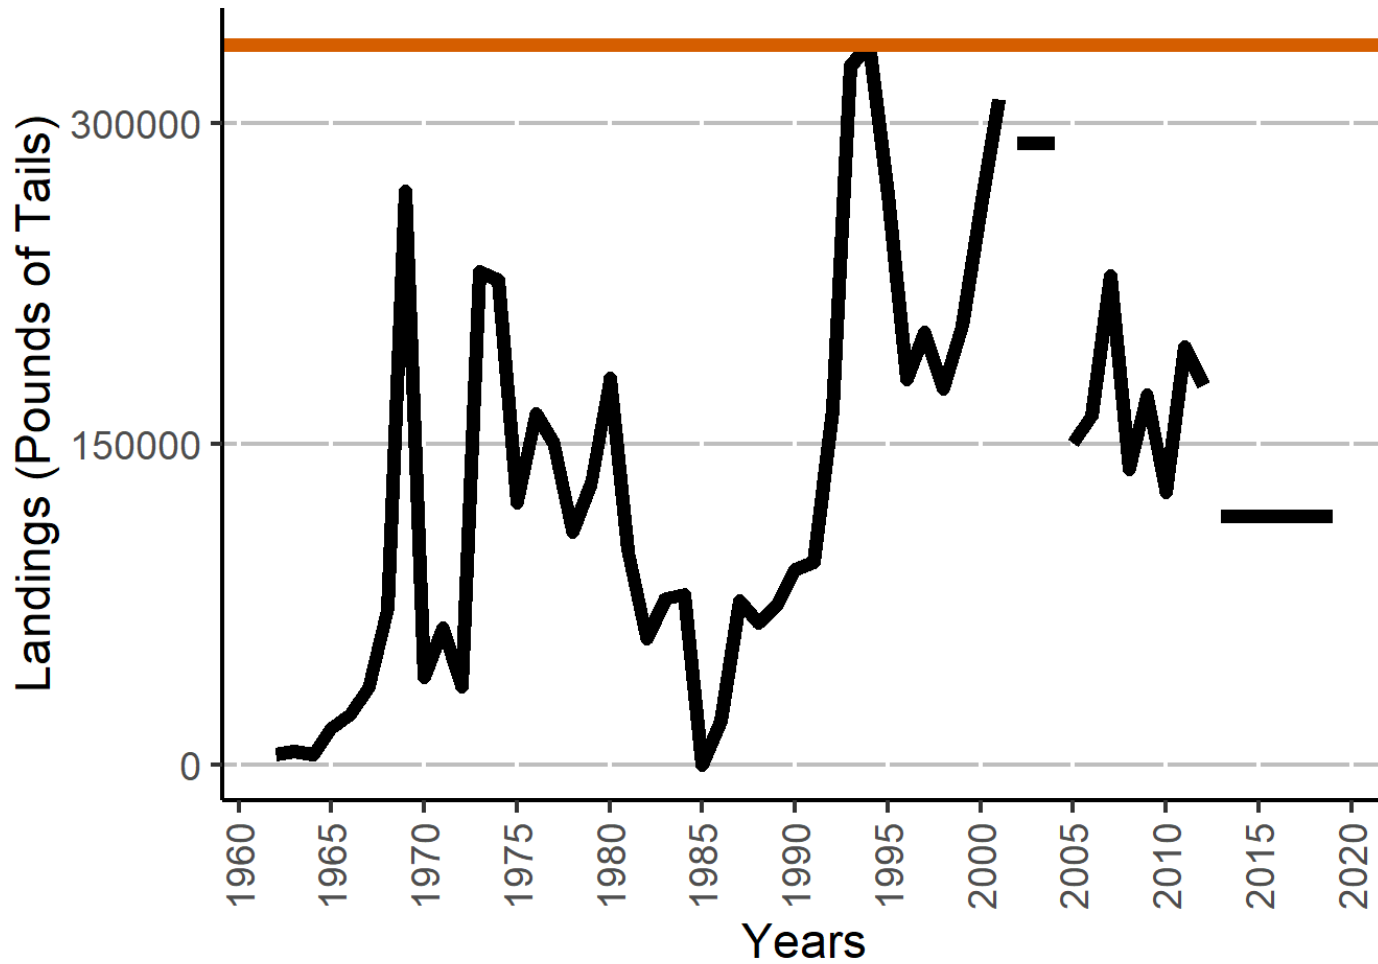

# 2019 Gulf of Mexico Royal Red Index

Michelle Masi, Ph.D.  
National Marine Fisheries Service  
Galveston Laboratory  
March 2021

# Royal Red Shrimp Landings (1962-2019): Confidential Data Excluded

— Royal Red Landings — ACL = 337,000 lbs

# Royal Red Shrimp Landings (1962-2019): Confidential Data as Mean

■ Royal Red Landings ■ Mean Landings (2013-2019) ■ Mean Landings (2002-2004) ■ ACL = 337,000 lbs