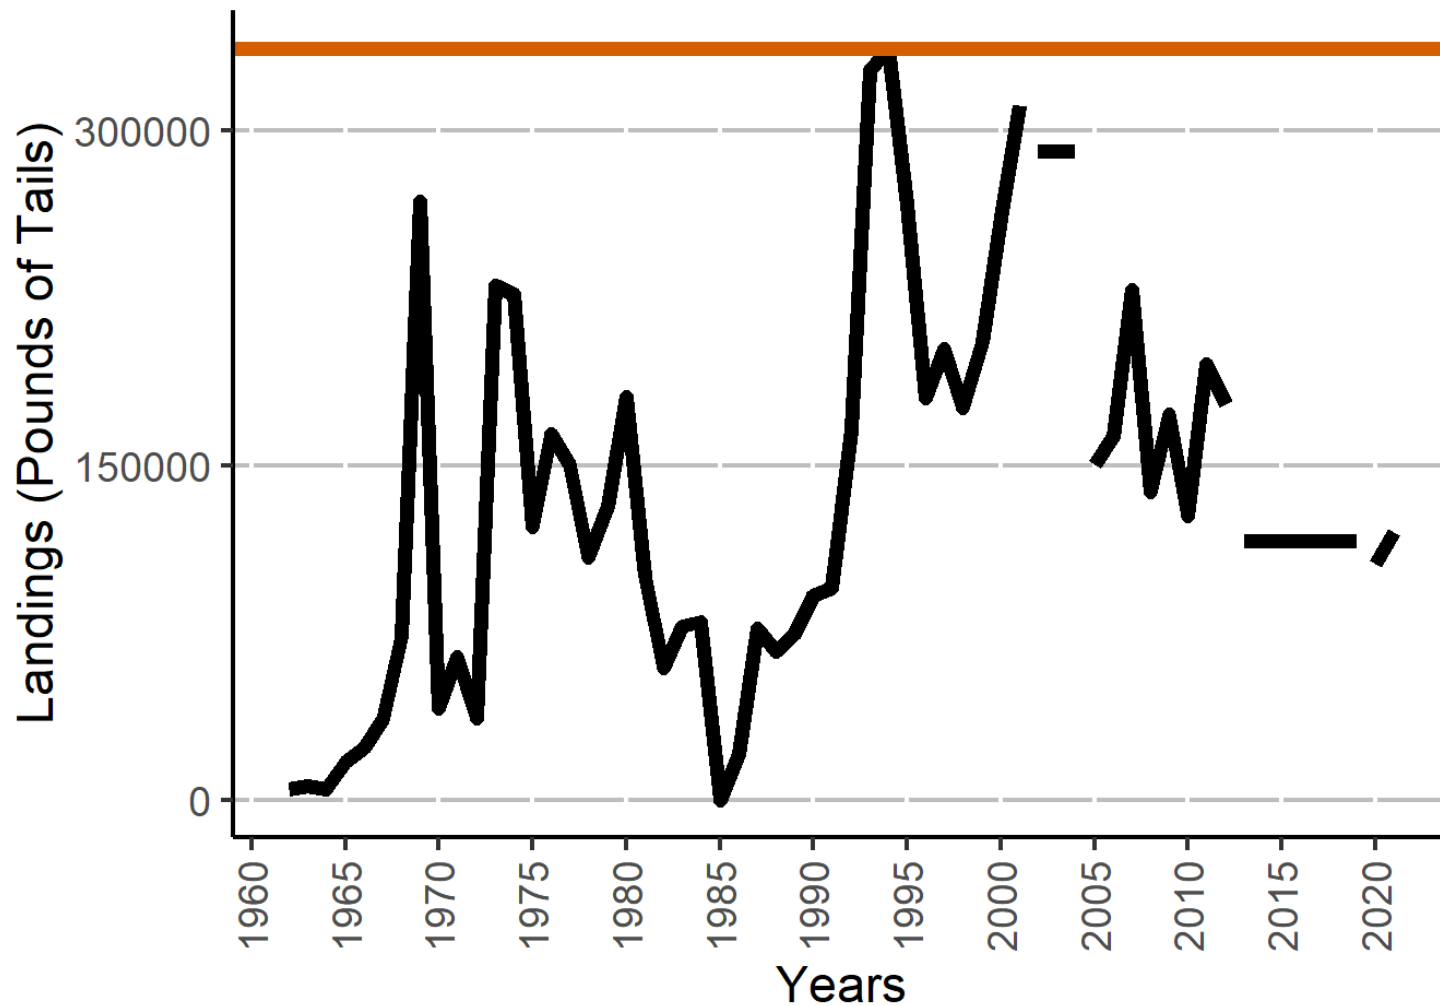

NOAA
FISHERIES

2021 Gulf of Mexico Royal Red Landings

Molly Stevens

Gulf Fisheries Branch - Sustainable Fisheries Division

Shrimp Advisory Panel Meeting

March 2023

Royal Red Shrimp Landings (1962-2021): Confidential Data Excluded

— Royal Red Landings — ACL = 337,000 lbs

Royal Red Shrimp Landings (1962-2021): Confidential Data as Mean

■ Royal Red Landings ■ Mean Landings (2013-2019) ■ Mean Landings (2002-2004) ■ ACL = 337,000 lbs