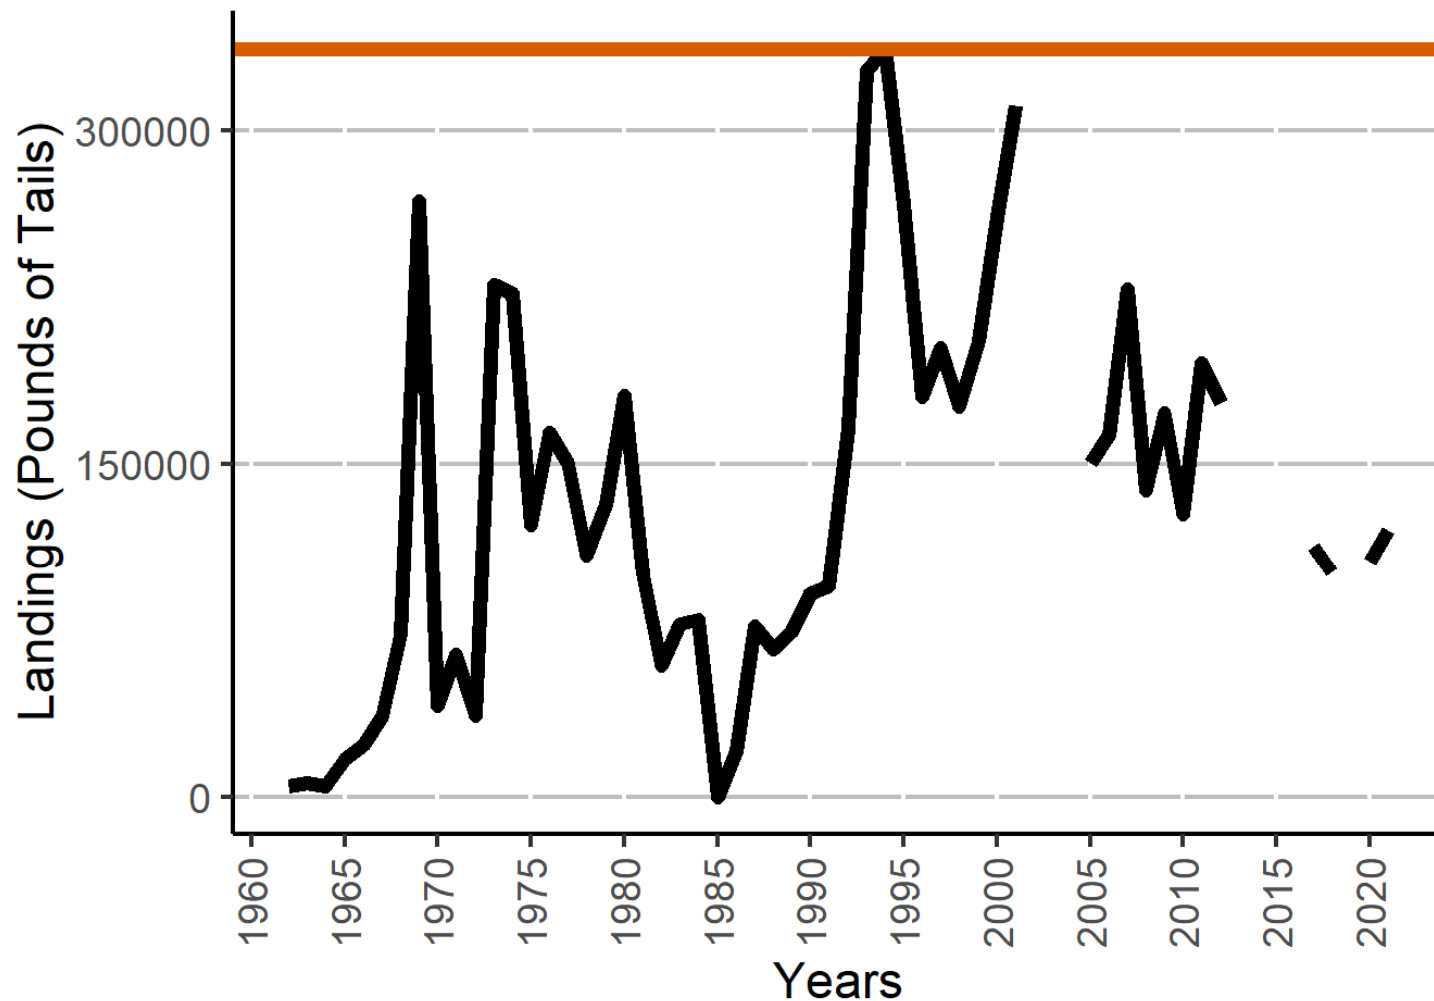

NOAA
FISHERIES

2021 Gulf of Mexico Royal Red Landings

Molly Stevens

Gulf Fisheries Branch - Sustainable Fisheries Division

Shrimp Advisory Panel Meeting

March 2023

Royal Red Shrimp Landings (1962-2021): Confidential Data Excluded

— Royal Red Landings — ACL = 337,000 lbs

Royal Red Shrimp Landings (1962-2021): Confidential Data as Mean

■ Royal Red Landings ■ Mean Landings (2013-2019) ■ Mean Landings (2002-2004) ■ ACL = 337,000 lbs