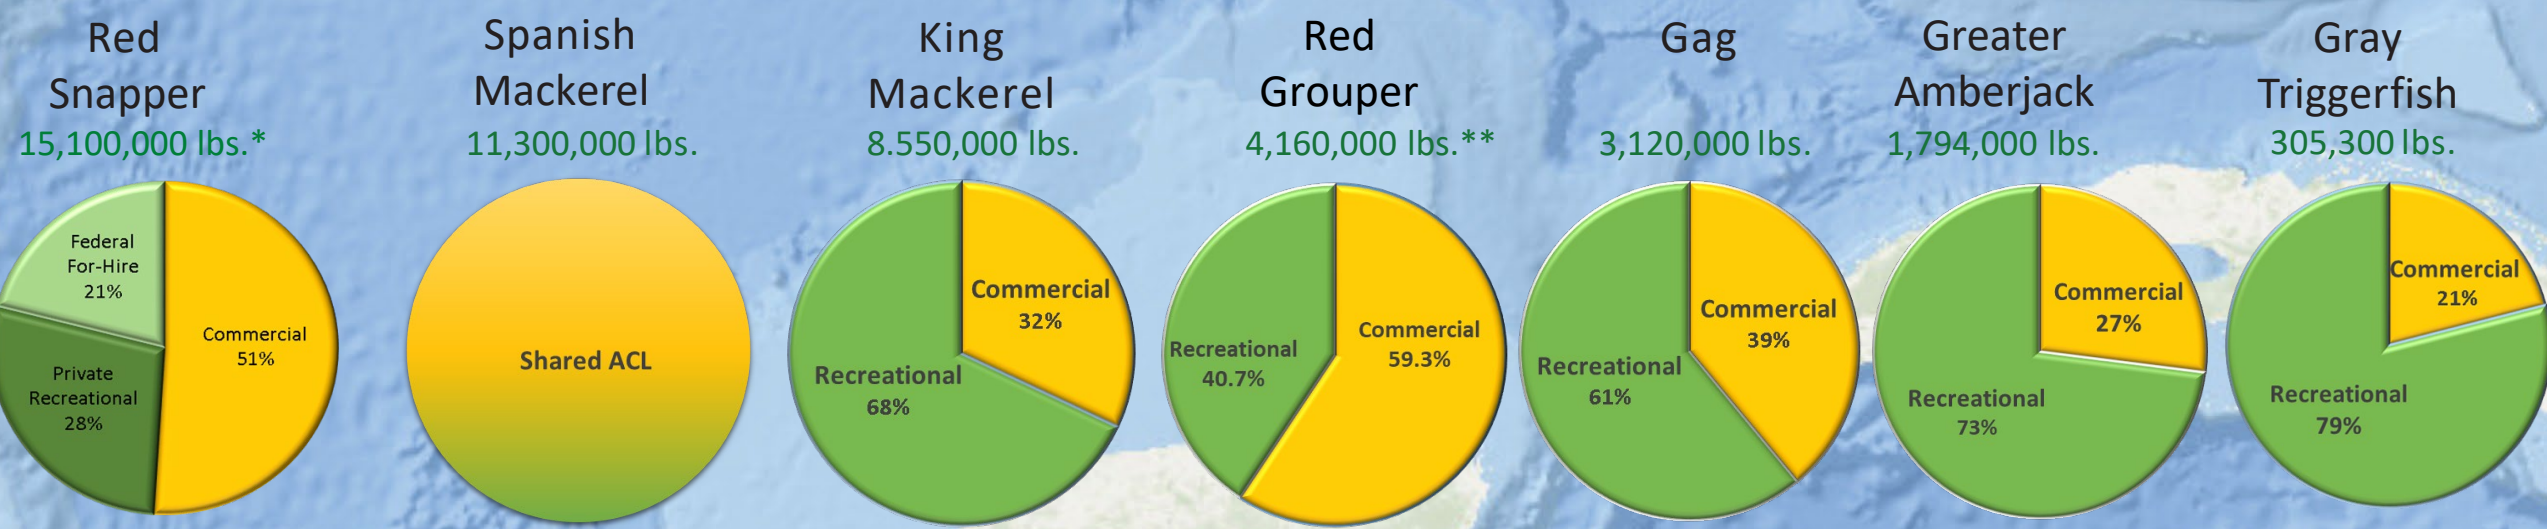

2022 Annual Catch Limits

Annual Catch Limit
lbs. whole weight

Species
2022 Annual Catch Limit
Allocation

*ACL update to 15,400,000 lbs expected