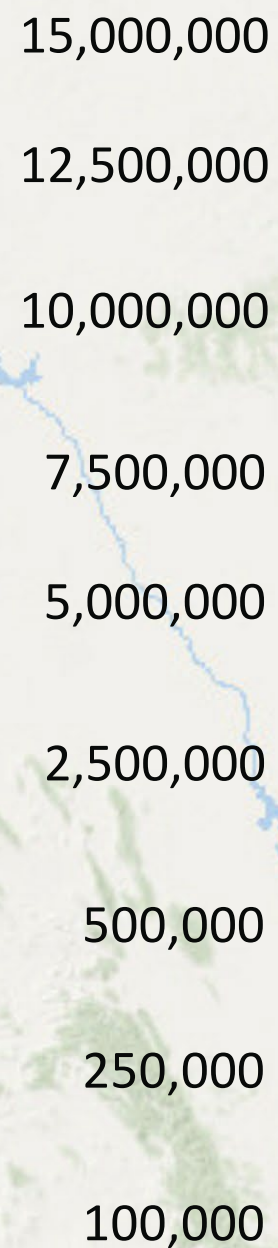

2024 Annual Catch Limits

Annual Catch Limit
lbs. whole weight

Species
2023 Annual Catch Limit

Species	2023 Annual Catch Limit
Red Snapper	16,310,000 lbs.
Spanish Mackerel	11,300,000 lbs.
King Mackerel	9,990,000 lbs.
Red Grouper	4,960,000 lbs.
Cobia	1,738,000 lbs.
Greater Amberjack	505,000 lbs.
Gray Triggerfish	456,900 lbs.
Gag Grouper	444,000 lbs.*