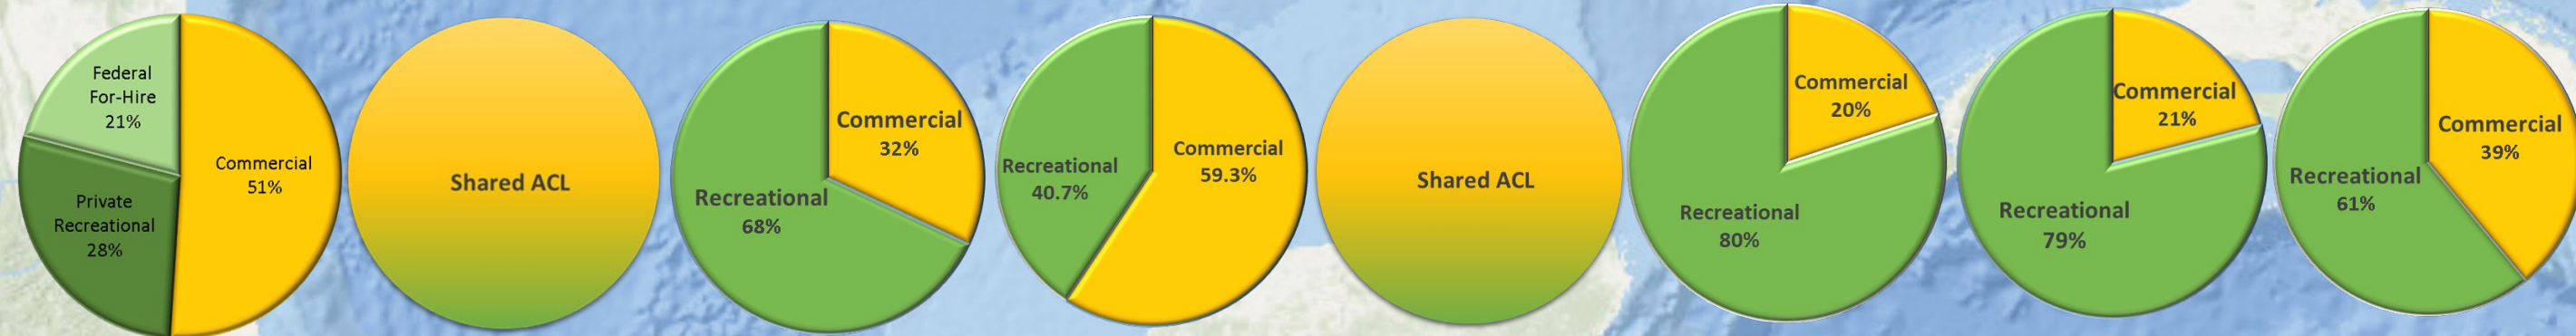

2024 Annual Catch Limits

Annual Catch Limit
lbs. whole weight

Species
2023 Annual Catch Limit

Species	2023 Annual Catch Limit
Red Snapper	16,310,000 lbs.
Spanish Mackerel	11,300,000 lbs.
King Mackerel	9,990,000 lbs.
Red Grouper	4,960,000 lbs.
Cobia	1,738,000 lbs.
Greater Amberjack	505,000 lbs.
Gray Triggerfish	456,900 lbs.
Gag Grouper	444,000 lbs.*

Allocation

*ACL expected to be implemented in 2024