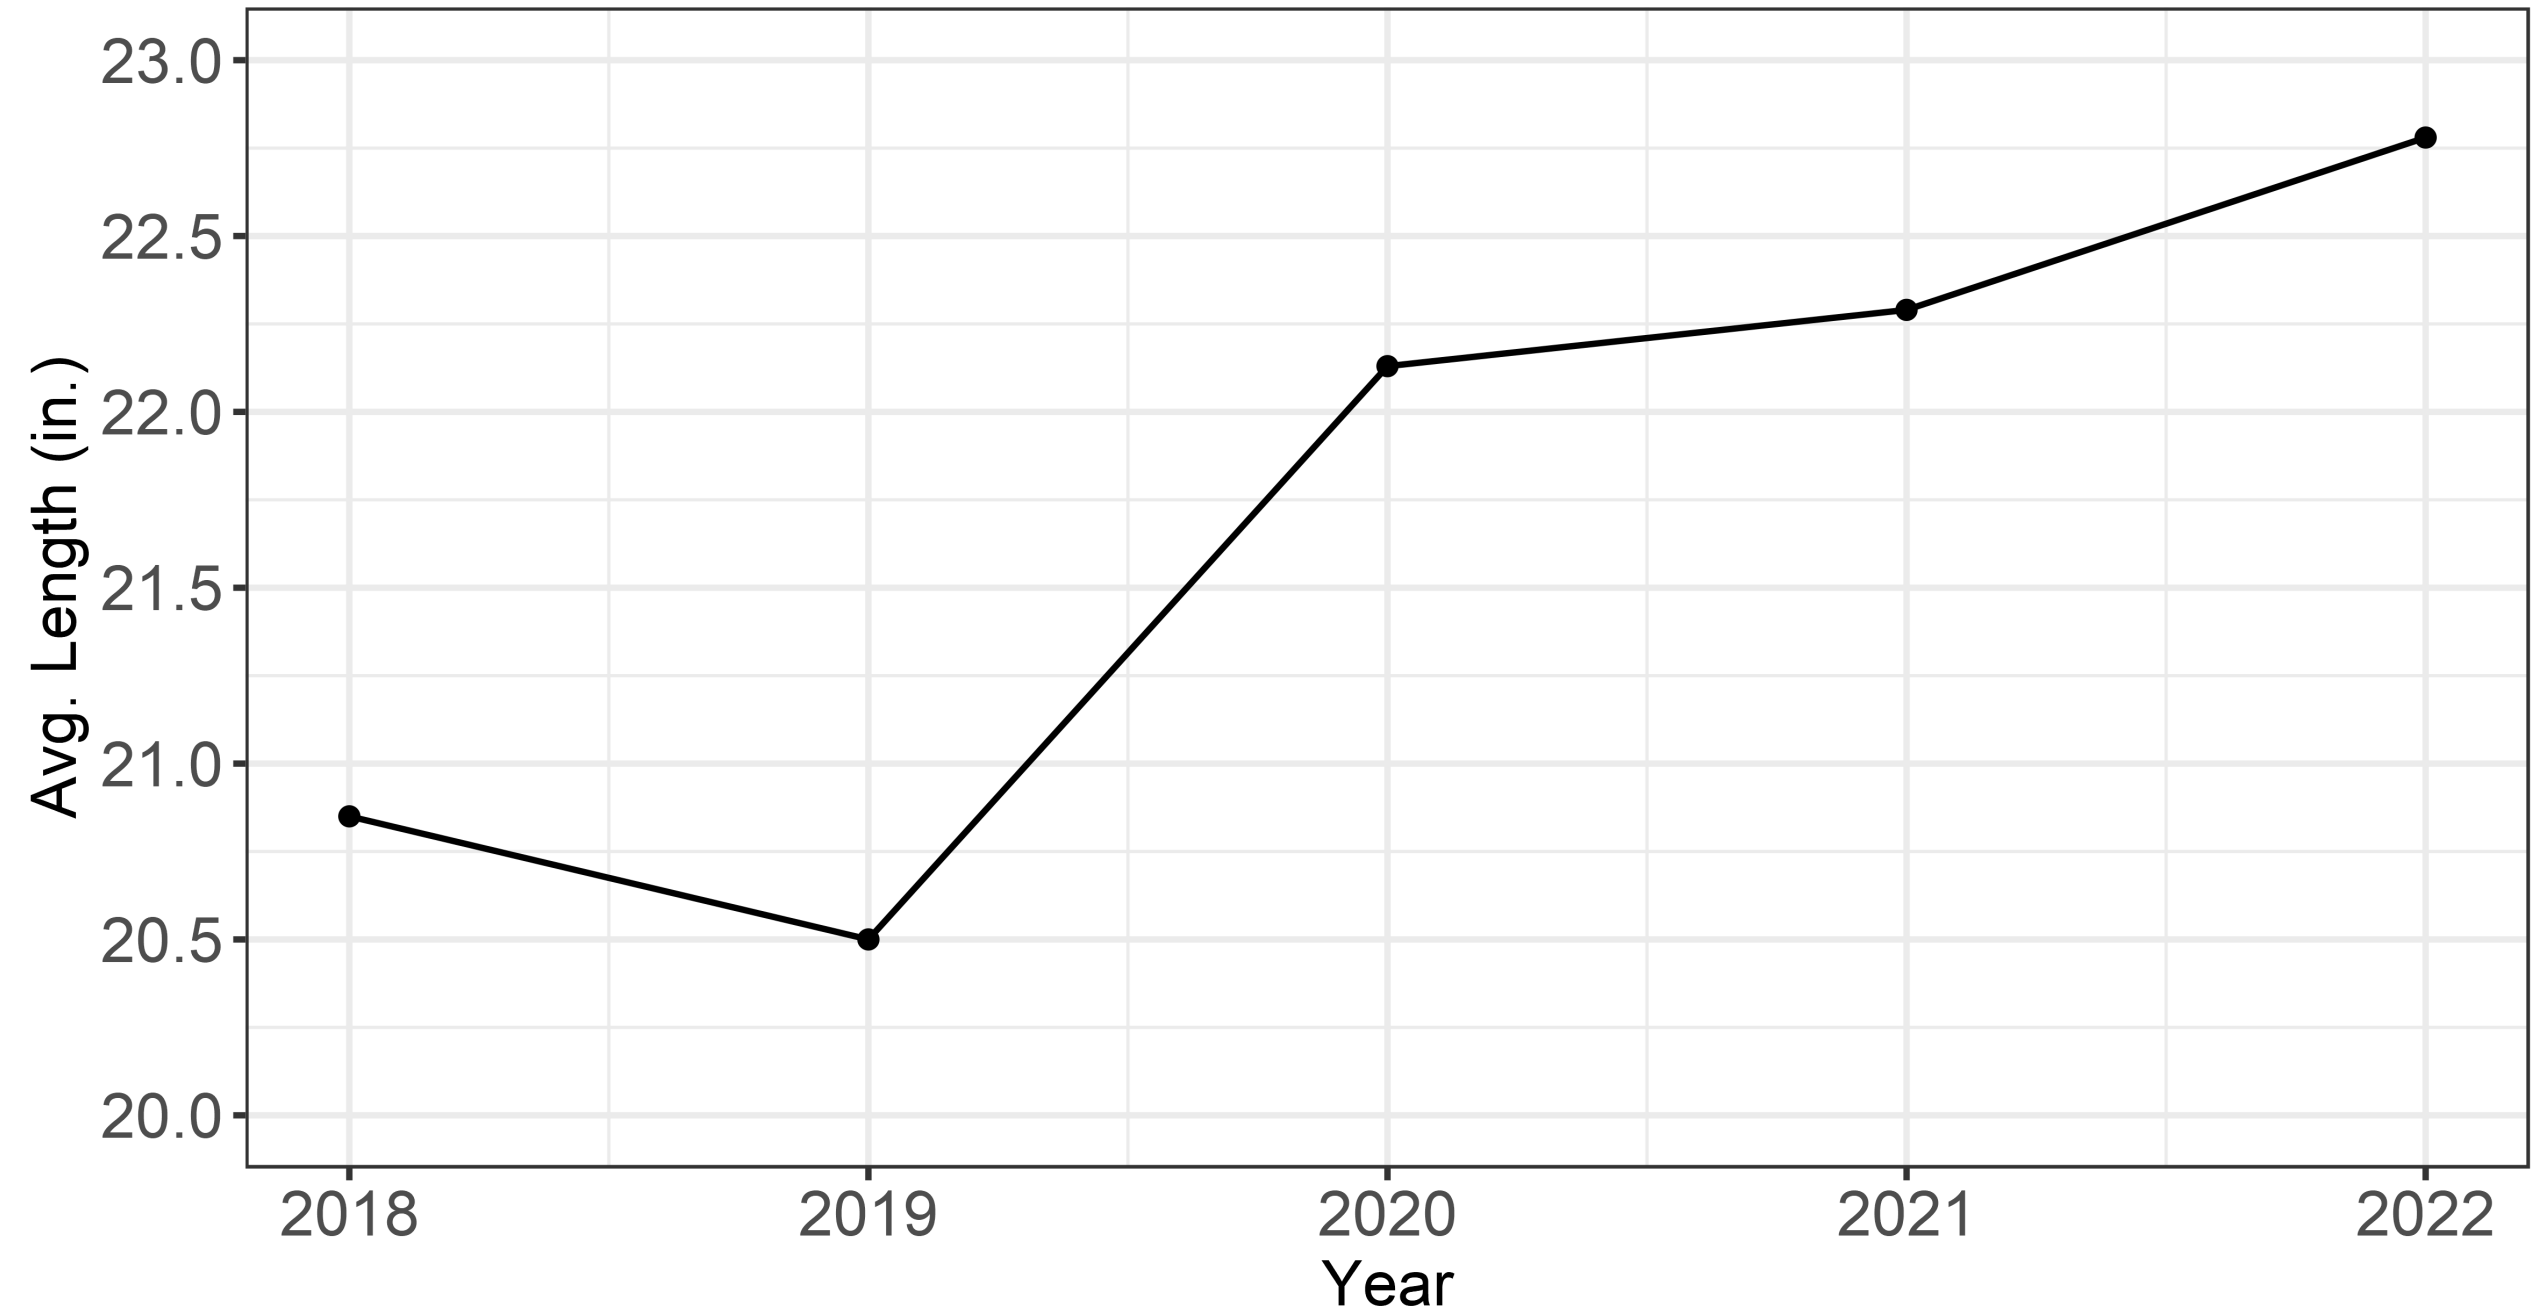

Mississippi 2022 Red Snapper Season Review

June 2023 Gulf Council Meeting

Private Recreational Harvest 2020-2022

Private Recreational Average Weight (lbs.) 2018-2022

Private Recreational Average Length (in.) 2018-2022

Private Recreational Metrics 2018-2022