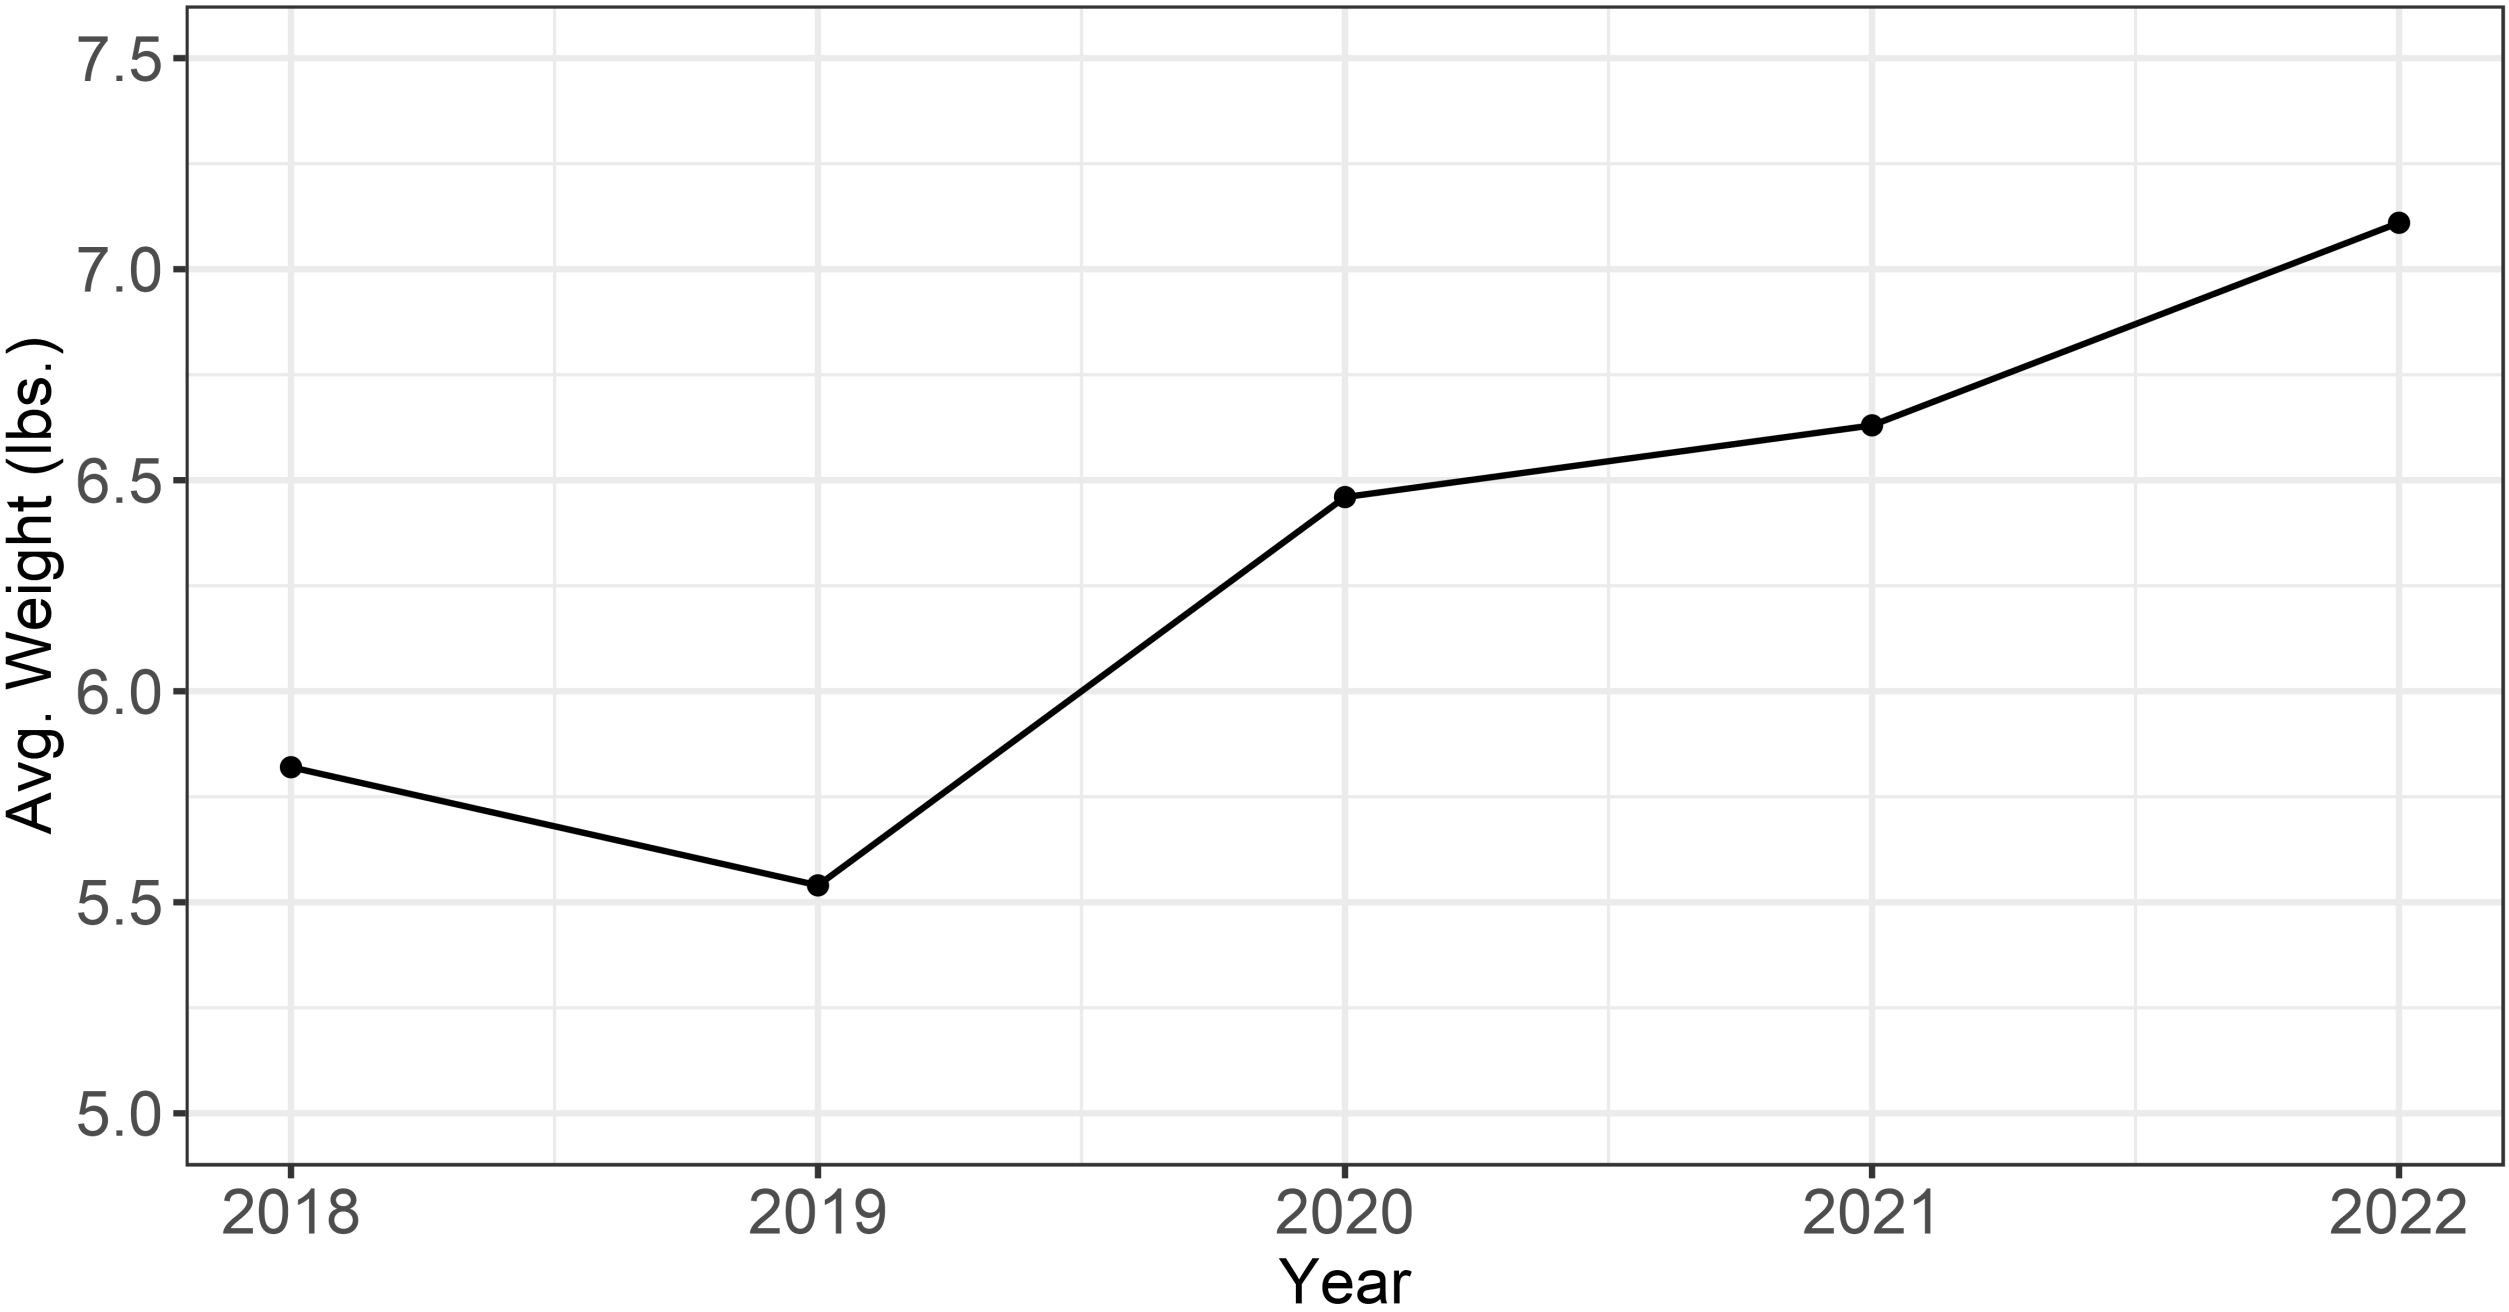

Mississippi 2022 Red Snapper Season Review

June 2023 Gulf Council Meeting

Private Recreational Harvest 2020-2022

Private Recreational Average Weight (lbs.) 2018-2022

Private Recreational Average Length (in.) 2018-2022

Private Recreational Metrics 2018-2022