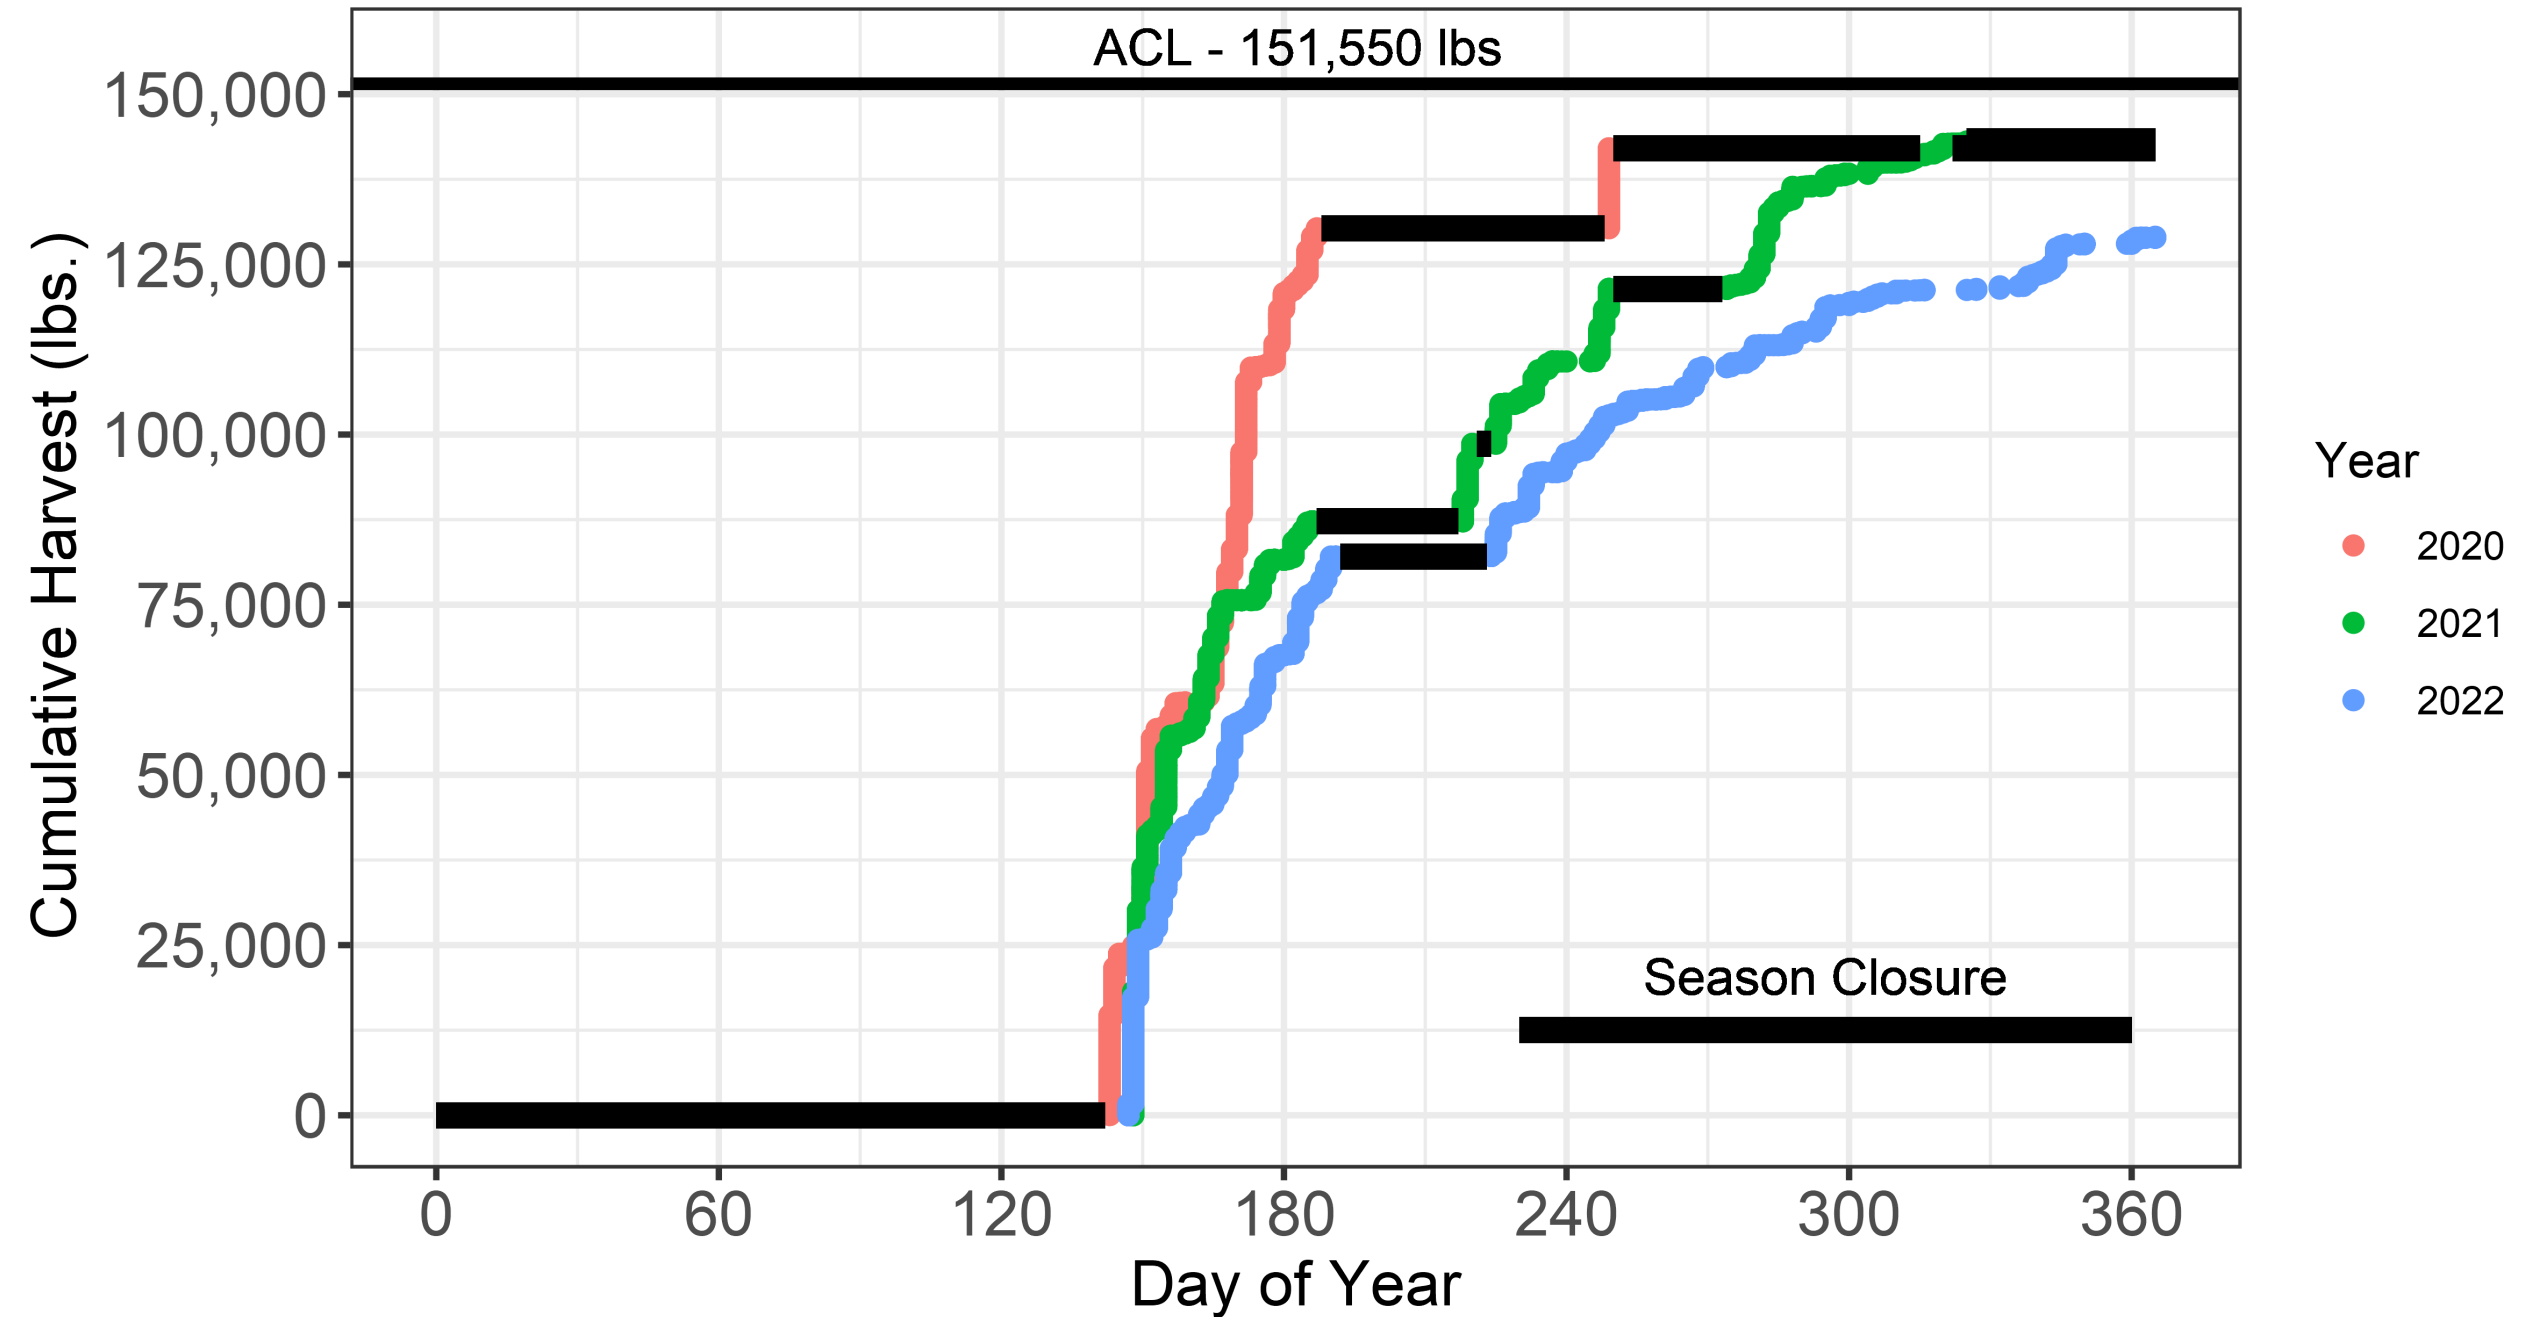

Mississippi 2022 Red Snapper Season Review

June 2023 Gulf Council Meeting

Private Recreational Harvest 2020-2022

Private Recreational Average Weight (lbs.) 2018-2022

Private Recreational Average Length (in.) 2018-2022

Private Recreational Metrics 2018-2022