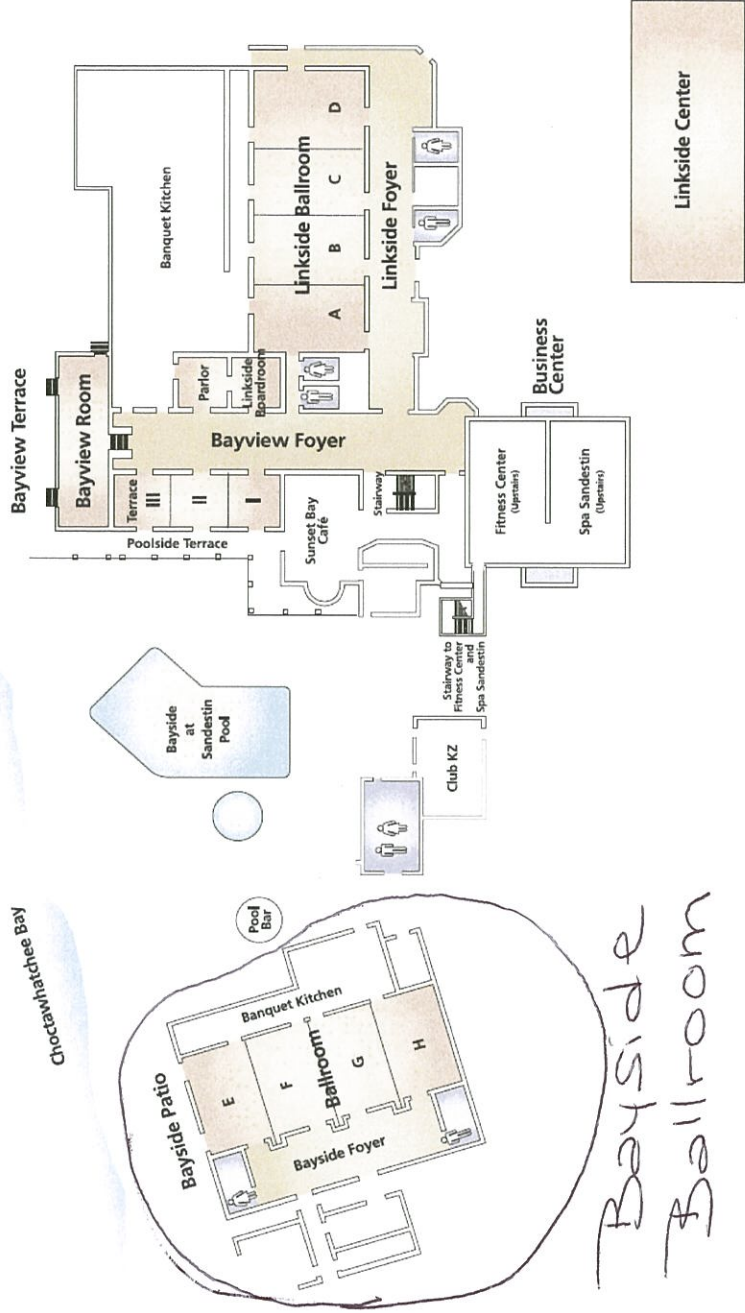

THE LINKSIDE CONFERENCE CENTER  
158 SANDESTIN BLVD NORTH  
MIRAMAR BEACH, FL 32550

**DIRECTIONS:**

*From Highway 98, turn north into Sandestin Golf and Beach Resort.*

*Proceed straight through the guard gate and straight through the round a bout.*

*Continue for approx. 1 mile.*

*As the speed zone decreases to 12 MPH, the conference center will be on your right. Parking is available to the left, before and after the overpass.*

Chococheba Bay

Bayside Ballroom