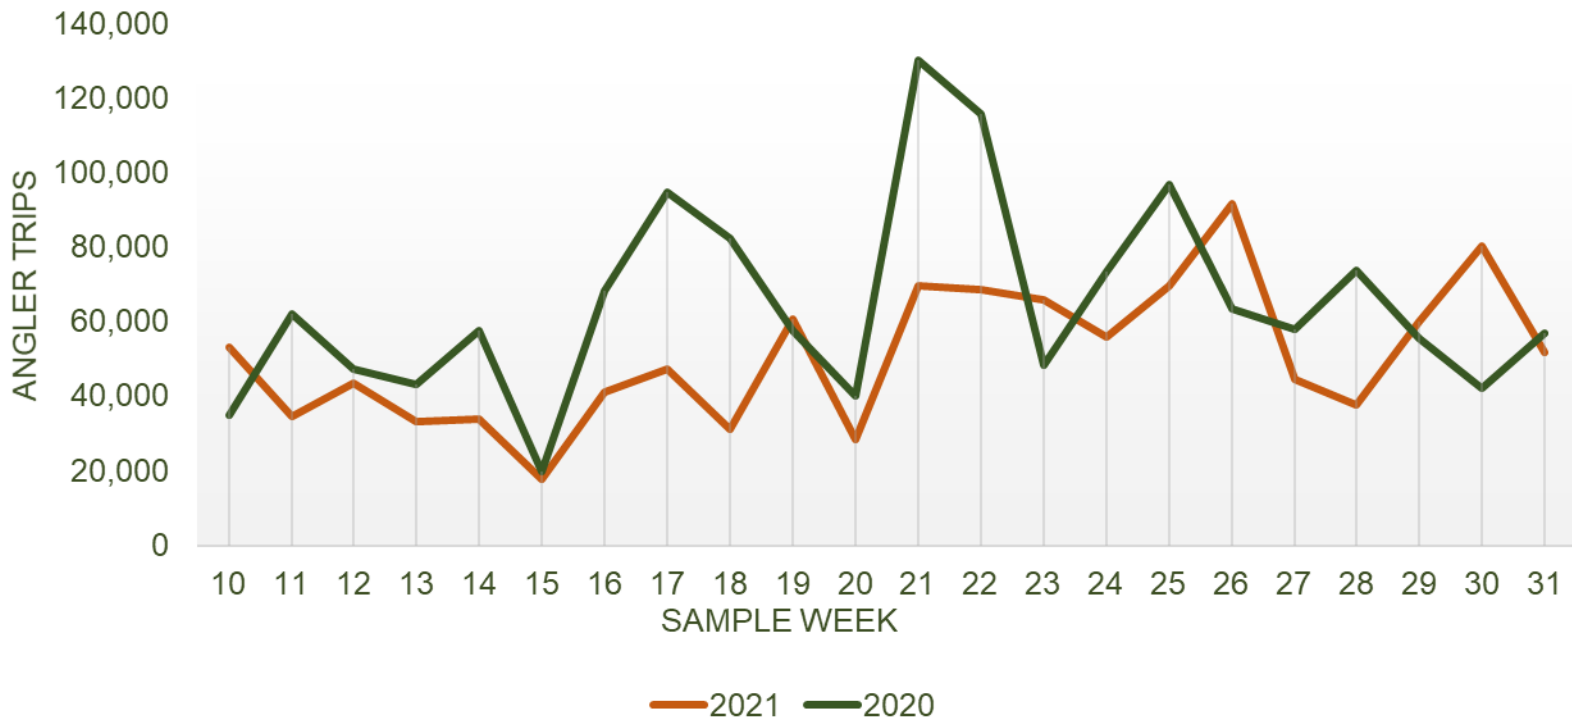

2021 LA CREEL AND RECREATIONAL RED SNAPPER UPDATE

Chris Schieble | Gulf Council Meeting | August 24, 2021

#	Measurement	2021	2020
1	Drawn Assignments	682	682
2	Completed Assignments	672	669
3	Missed/Incomplete Assignments	10	13
4	Total Complete Trips Surveyed	5,014	6,082
5	Total Anglers Surveyed	14,385	17,122
6	Avg. #Anglers Surveyed/Complete Asg.	21	26
7	#Fish Counted by Staff	38,946	33,502
8	#Fish Reported by Anglers	11,182	27,784
9	TOTAL Fish (Counted + Reported)	50,128	61,286
10	TOTAL Red Snapper (Counted + Reported)	3,031	3,332
11	Red Snapper Counted	2,674	2,166
12	Trips with Red Snapper Harvest	371	419

Total Effort (Expanded)

Private Offshore Effort (Expanded)

Private Inshore Effort (Expanded)

2021 RECREATIONAL RED SNAPPER

- 2021 allocation for private recreational and state charter harvest is 832,493 lbs.
- The private recreational red snapper season began May 28 in both state and federal waters.
- This season will run weekends only (Friday, Saturday, and Sunday, including the Mondays of Memorial Day and Labor Day).
- Daily bag limit of two fish per person and a 16-inch total length minimum size limit.