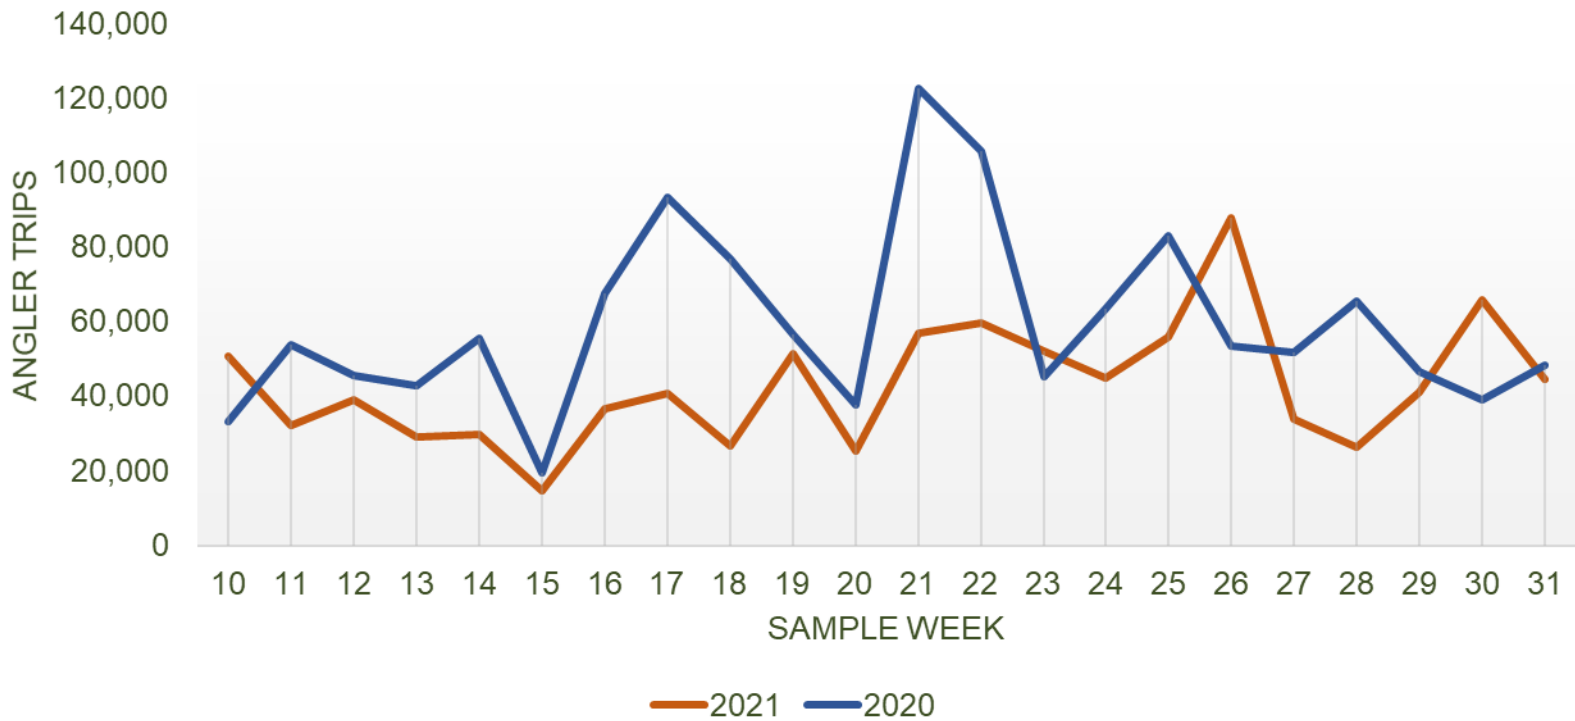

2021 LA CREEL AND RECREATIONAL RED SNAPPER UPDATE

Chris Schieble | Gulf Council Meeting | August 24, 2021

#	Measurement	2021	2020
1	Drawn Assignments	682	682
2	Completed Assignments	672	669
3	Missed/Incomplete Assignments	10	13
4	Total Complete Trips Surveyed	5,014	6,082
5	Total Anglers Surveyed	14,385	17,122
6	Avg. #Anglers Surveyed/Complete Asg.	21	26
7	#Fish Counted by Staff	38,946	33,502
8	#Fish Reported by Anglers	11,182	27,784
9	TOTAL Fish (Counted + Reported)	50,128	61,286
10	TOTAL Red Snapper (Counted + Reported)	3,031	3,332
11	Red Snapper Counted	2,674	2,166
12	Trips with Red Snapper Harvest	371	419

Total Effort (Expanded)

Private Offshore Effort (Expanded)

Private Inshore Effort (Expanded)

2021 RECREATIONAL RED SNAPPER

- 2021 allocation for private recreational and state charter harvest is 832,493 lbs.
- The private recreational red snapper season began May 28 in both state and federal waters.
- This season will run weekends only (Friday, Saturday, and Sunday, including the Mondays of Memorial Day and Labor Day).
- Daily bag limit of two fish per person and a 16-inch total length minimum size limit.