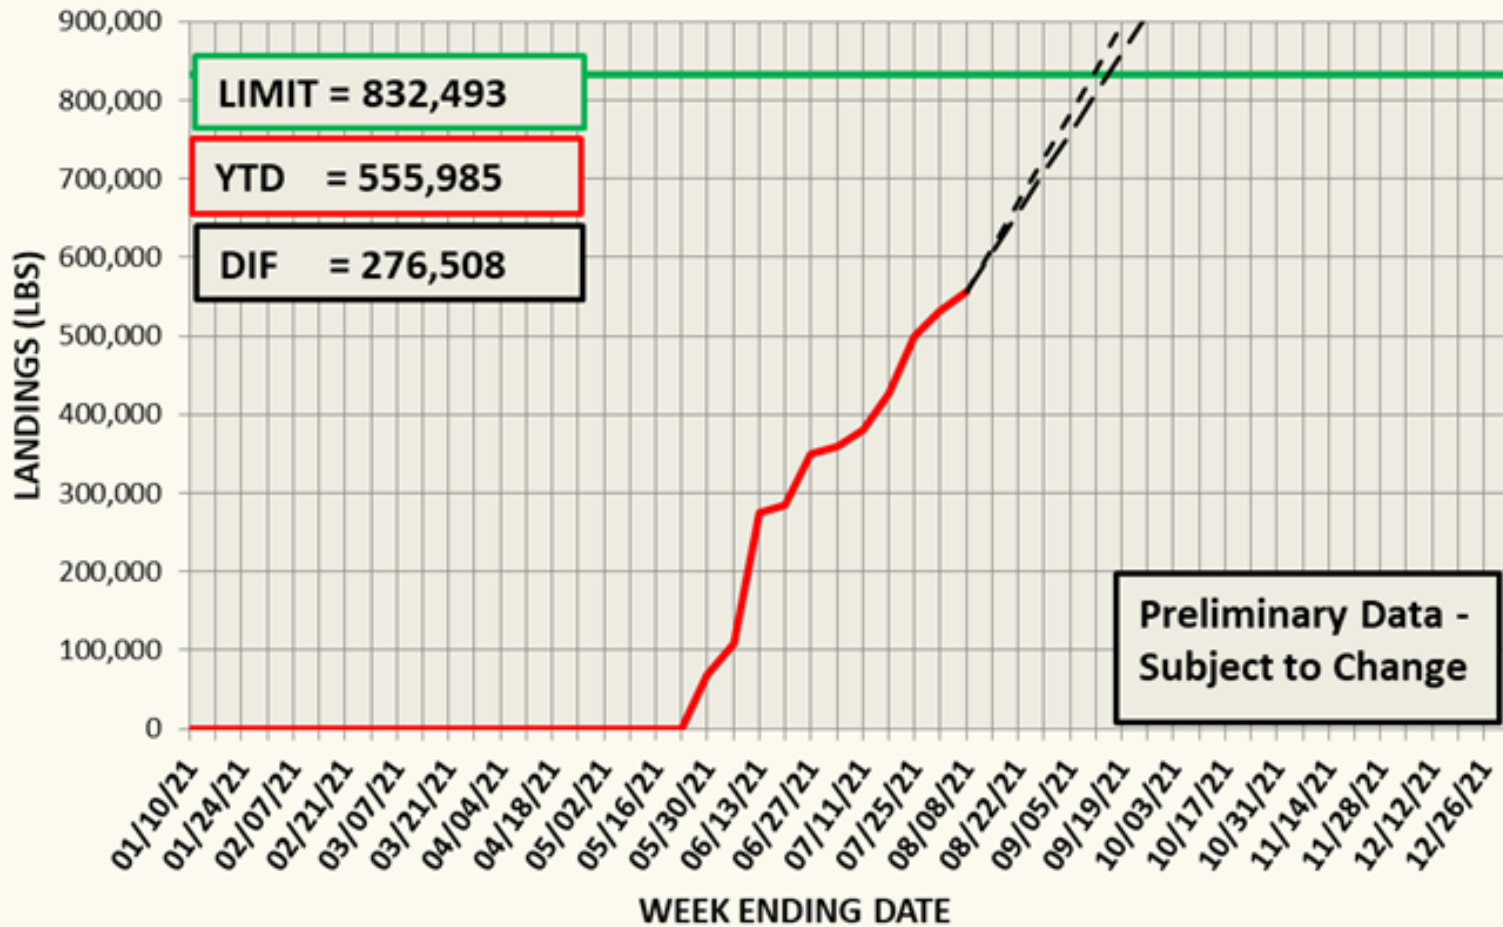

LOUISIANA'S 2021 RED SNAPPER LANDING ESTIMATES (LA CREEL - PRIVATE ANGLER + STATE CHARTER)

2021 Red Snapper Weekly Landing Estimates

Week	Begin Date	End Date	Landings (lbs)					
			State Charter	Private Angler	Total	Weeks % of	Running Total	Running % of
21	5/24/2021	5/30/2021	161	67,470	67,631	8%	67,631	8%
22	5/31/2021	6/6/2021	742	40,106	40,848	5%	108,479	13%
23	6/7/2021	6/13/2021	7,504	159,877	167,381	20%	275,859	33%
24	6/14/2021	6/20/2021	348	8,279	8,627	1%	284,487	34%
25	6/21/2021	6/27/2021	1,506	62,970	64,476	8%	348,963	42%
26	6/28/2021	7/4/2021	795	10,214	11,009	1%	359,972	43%
27	7/5/2021	7/11/2021	1,103	18,589	19,692	2%	379,663	45%
28	7/12/2021	7/18/2021	428	46,781	47,209	6%	426,872	51%
29	7/19/2021	7/25/2021	339	72,045	72,384	9%	499,256	59%
30	7/26/2021	8/1/2021	880	31,968	32,848	4%	532,104	63%
31	8/2/2021	8/8/2021	0	23,881	23,881	3%	555,985	66%
32	8/9/2021	8/15/2021	0	0	0			
33	8/16/2021	8/22/2021	0	0	0			
34	8/23/2021	8/29/2021	0	0	0			
35	8/30/2021	9/5/2021	0	0	0			
36	9/6/2021	9/12/2021	0	0	0			
Average Weekly Landing			1,255	49,289	50,544	6%