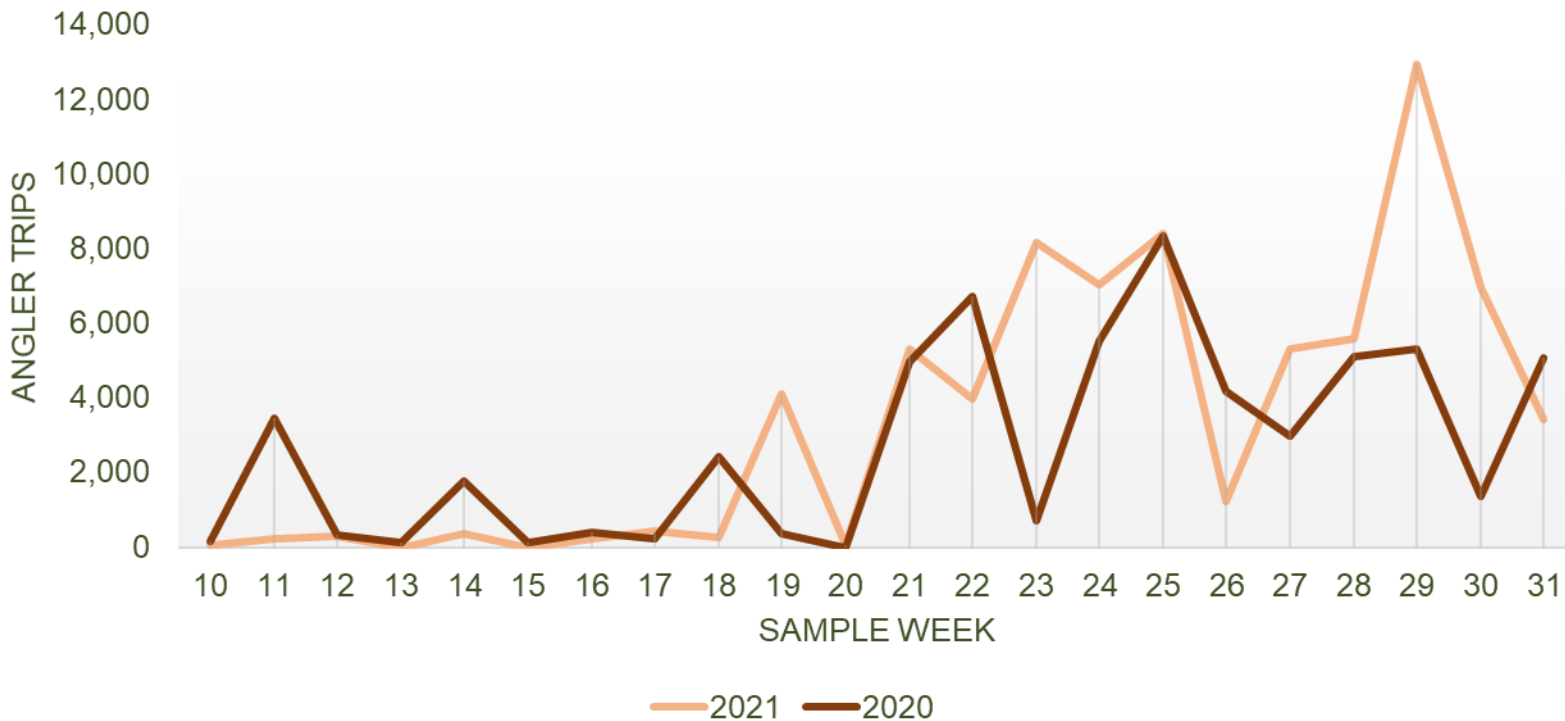

2021 LA CREEL AND RECREATIONAL RED SNAPPER UPDATE

Chris Schieble | Gulf Council Meeting | August 24, 2021

#	Measurement	2021	2020
1	Drawn Assignments	682	682
2	Completed Assignments	672	669
3	Missed/Incomplete Assignments	10	13
4	Total Complete Trips Surveyed	5,014	6,082
5	Total Anglers Surveyed	14,385	17,122
6	Avg. #Anglers Surveyed/Complete Asg.	21	26
7	#Fish Counted by Staff	38,946	33,502
8	#Fish Reported by Anglers	11,182	27,784
9	TOTAL Fish (Counted + Reported)	50,128	61,286
10	TOTAL Red Snapper (Counted + Reported)	3,031	3,332
11	Red Snapper Counted	2,674	2,166
12	Trips with Red Snapper Harvest	371	419

Total Effort (Expanded)

Private Offshore Effort (Expanded)

Private Inshore Effort (Expanded)

2021 RECREATIONAL RED SNAPPER

- 2021 allocation for private recreational and state charter harvest is 832,493 lbs.
- The private recreational red snapper season began May 28 in both state and federal waters.
- This season will run weekends only (Friday, Saturday, and Sunday, including the Mondays of Memorial Day and Labor Day).
- Daily bag limit of two fish per person and a 16-inch total length minimum size limit.